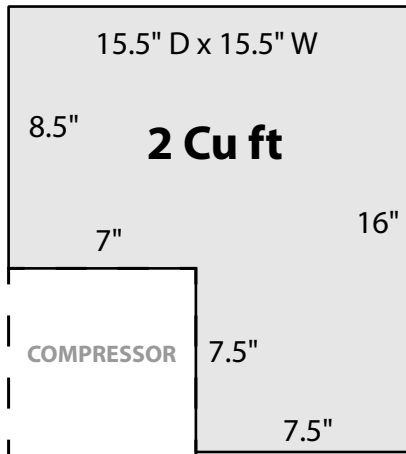

K202, K204 & K210 Internal Capacity (unit side profile shown)

K202 Models

- (1) 14"x15" Large Shelf
- (1) 6.75"x15" Small Shelf

K210 Models

- (5) 15"x19" Large Shelf
- (1) 8"x19" Small Shelf

K204 Models

- (2) 15"x19" Large Shelf
- (1) 8"x19" Small Shelf