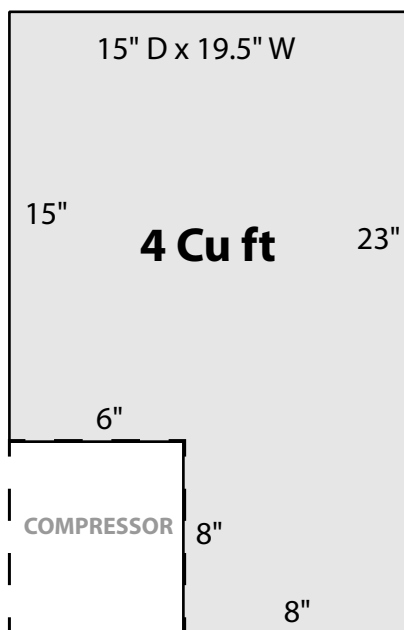

K202, K204 & K210 Internal Capacity (unit side profile shown)

K202 Models

- (1) 14"x15" Large Shelf
- (1) 6.75"x15" Small Shelf

K210 Models

- (5) 15"x19" Large Shelf
- (1) 8"x19" Small Shelf

K204 Models

- (2) 15"x19" Large Shelf
- (1) 8"x19" Small Shelf