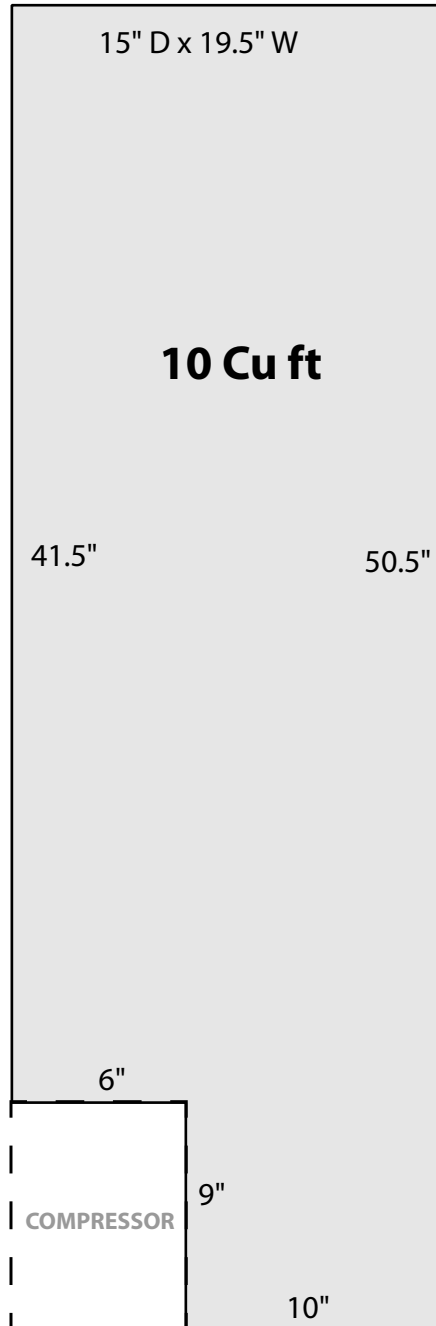

K202, K204 & K210 Internal Capacity (unit side profile shown)

K202 Models

- (1) 14"x15" Large Shelf
- (1) 6.75"x15" Small Shelf

K210 Models

- (5) 15"x19" Large Shelf
- (1) 8"x19" Small Shelf

K204 Models

- (2) 15"x19" Large Shelf
- (1) 8"x19" Small Shelf